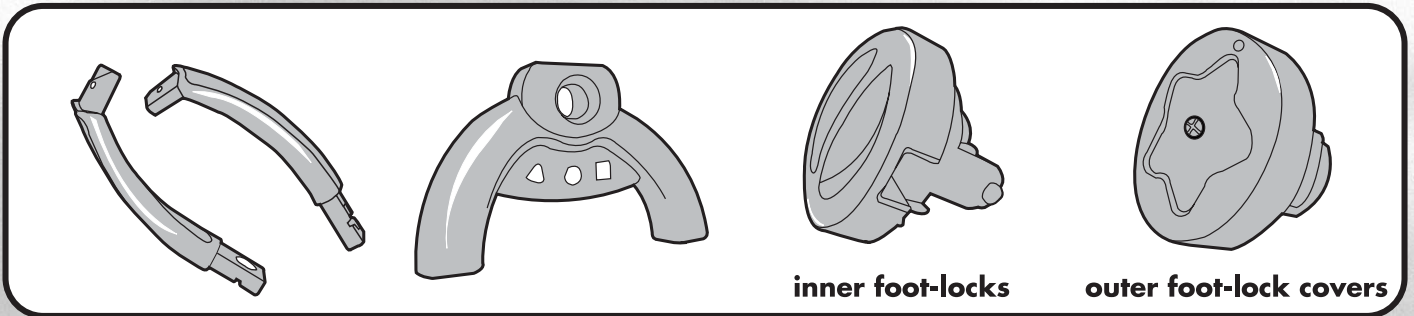

- DK Montering må kun foretages af en voksen.
- SE Montering får endast utföras av en vuxen.
- NO Monteringen må bare foretas av en voksen.
- GB Assembly should be carried out only by an adult.

## Instructions

When inserting the outer foot-lock cover into the hole on the outside of the base piece, the **dot** on the cover should be pointing **upward**.

Please make sure that the **dot** on the outer foot lock cover be pointing **upward**.