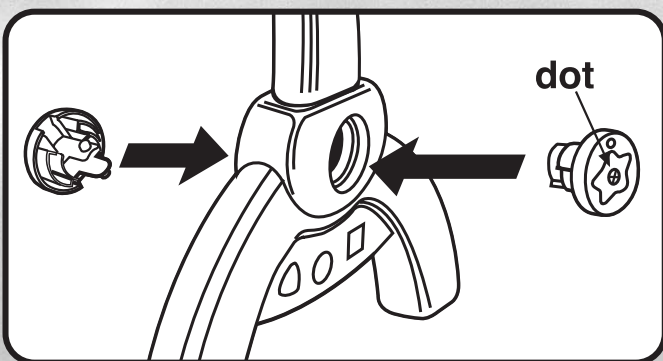

- DK Montering må kun foretages af en voksen.
- SE Montering får endast utföras av en vuxen.
- NO Monteringen må bare foretas av en voksen.
- GB Assembly should be carried out only by an adult.

## Instructions

When inserting the outer foot-lock cover into the hole on the outside of the base piece, the **dot** on the cover should be pointing **upward**.

Please make sure that the **dot** on the outer foot lock cover be pointing **upward**.