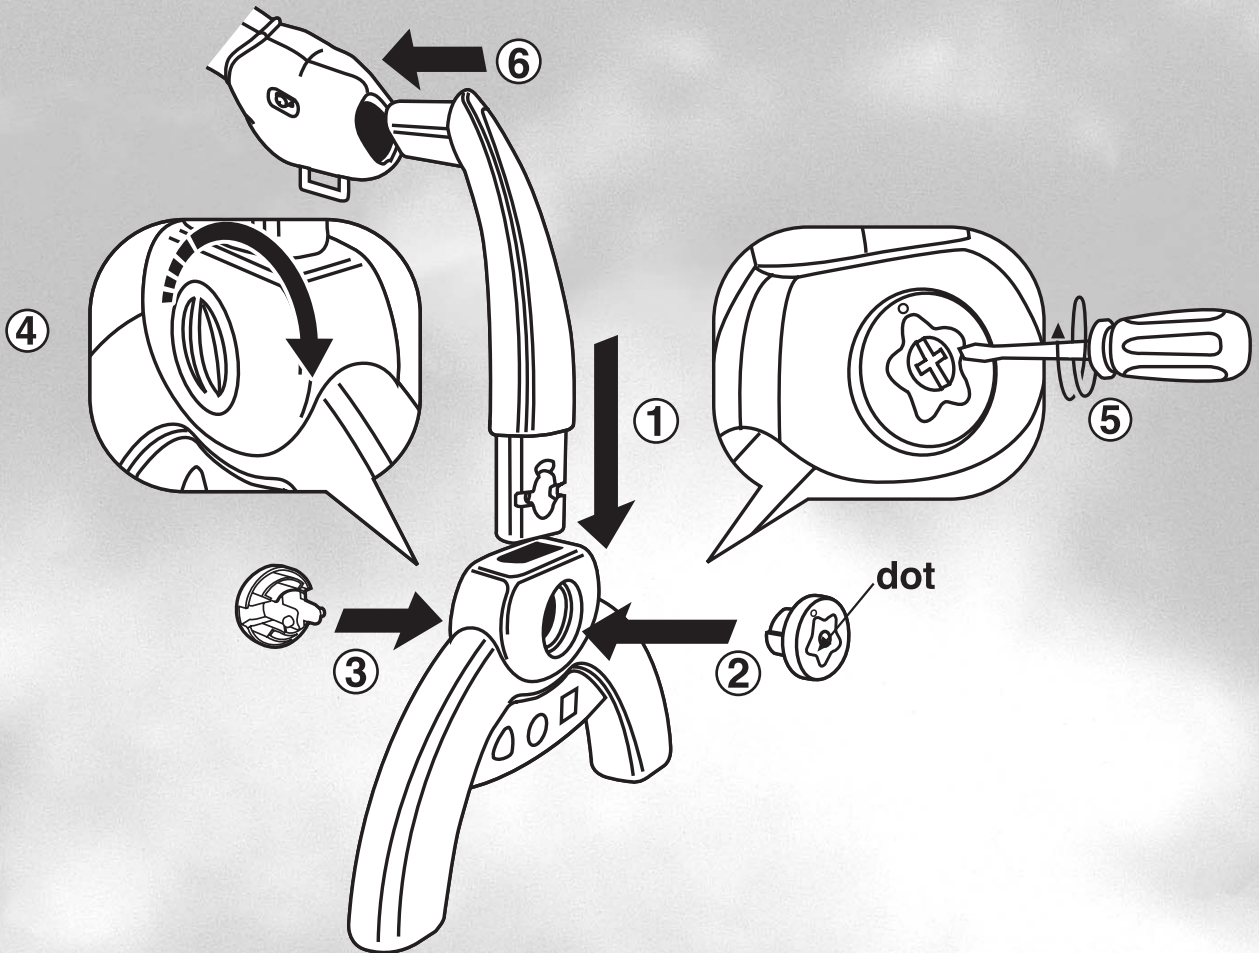

- DK Montering må kun foretages af en voksen.
- SE Montering får endast utföras av en vuxen.
- NO Monteringen må bare foretas av en voksen.
- GB Assembly should be carried out only by an adult.

## Instructions

When inserting the outer foot-lock cover into the hole on the outside of the base piece, the **dot** on the cover should be pointing **upward**.

Please make sure that the **dot** on the outer foot lock cover be pointing **upward**.