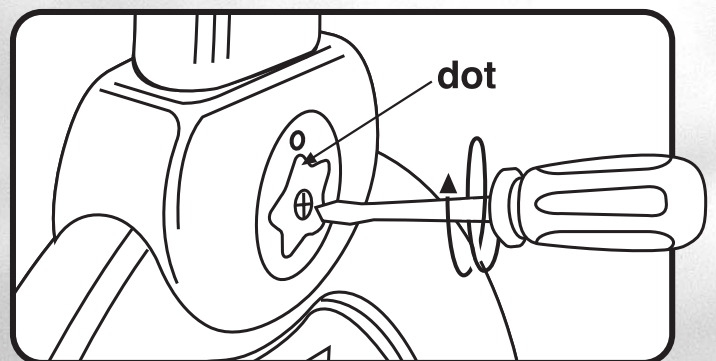

- DK Montering må kun foretages af en voksen.
- SE Montering får endast utföras av en vuxen.
- NO Monteringen må bare foretas av en voksen.
- GB Assembly should be carried out only by an adult.

## Instructions

When inserting the outer foot-lock cover into the hole on the outside of the base piece, the **dot** on the cover should be pointing **upward**.

Please make sure that the **dot** on the outer foot lock cover be pointing **upward**.